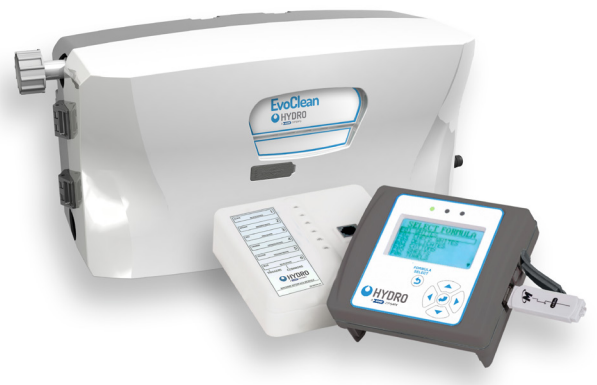

EvoClean with Total Eclipse Controller

Low-Maintenance, Venturi-Based Laundry Dispenser

The EvoClean is a venturi-based, water-powered laundry dispenser. It is compatible with the Total Eclipse Controller and can be used for on-premise laundry applications requiring three to eight products. It also includes an integrated flush manifold.

EvoClean Advantages

Flexibility

The system is available in 4, 6 and 8 product configurations with two chemical flow rates. Low Flow is 550 mL/min (18.6 oz./min) and High Flow is 1500 mL/min (50.7 oz./min).

Reduced Installation Time, Service and Labor

The EvoClean's integrated flush manifold and compact design reduces installation time. In addition, there are no squeeze tubes, which means a reduction in service parts and labor.

Predictable Wash Results

The EvoClean does not experience a reduction in delivery performance over time due to squeeze tube wear. The unit only has to be calibrated once and will not underdose chemicals. This contributes to more predictable wash results.